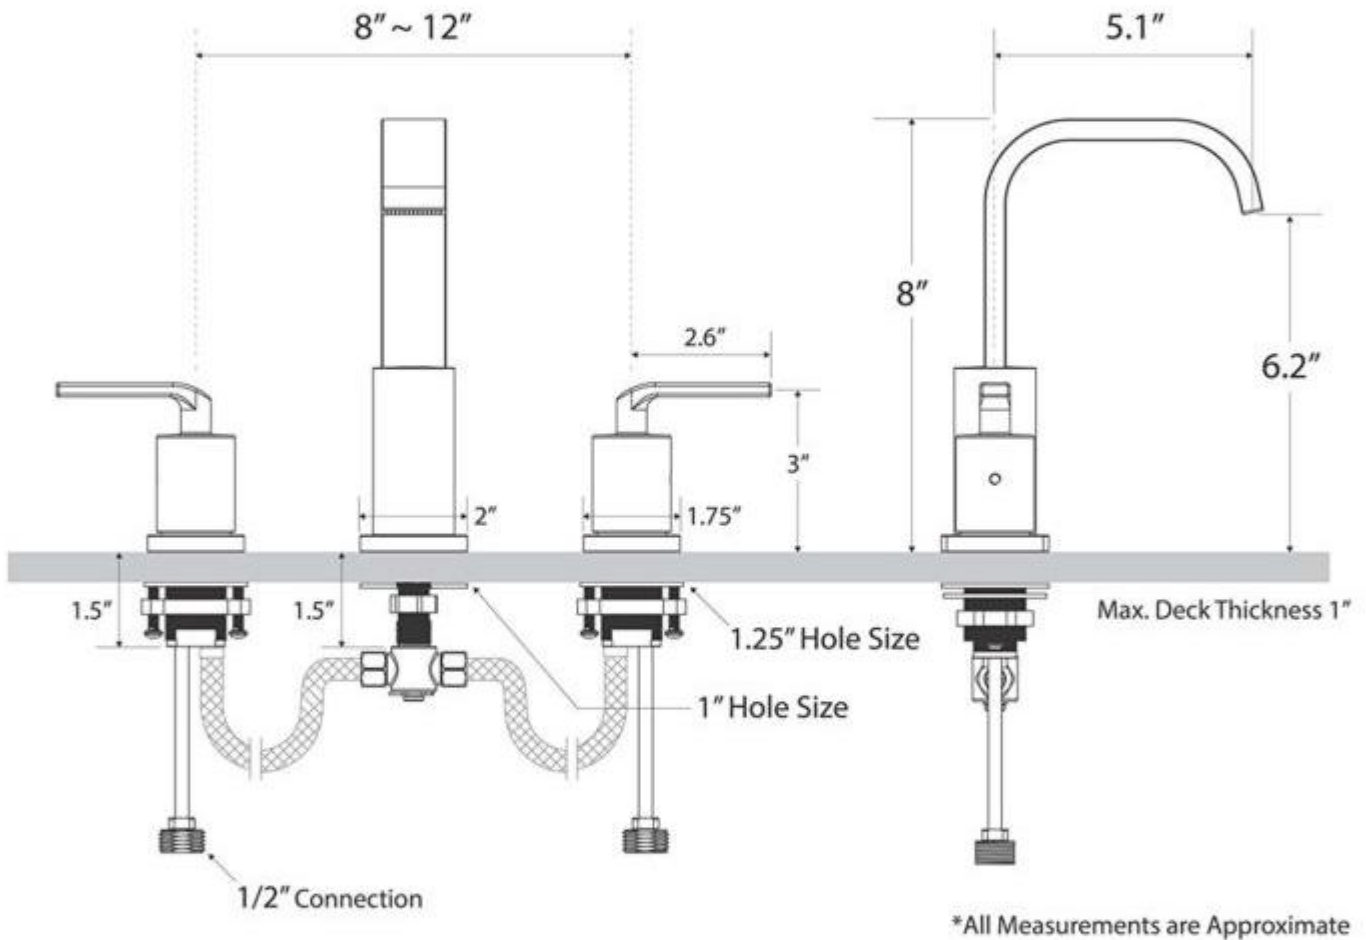

cUPC certified

UPC certified

CA/VT lead-free compliant

CEC compliant

BRAND
DECOR STAR

PRIMARY MATERIAL
BRASS

FINISH
BRUSHED NICKEL

FLOW RATE
1.2 GPM

CARTRIDGE
CERAMIC DISC

CERTIFIED
IAPMO CEC

This General diagram and installation instructions are not intended for any specific model, but is presented as a general guideline for Installations!