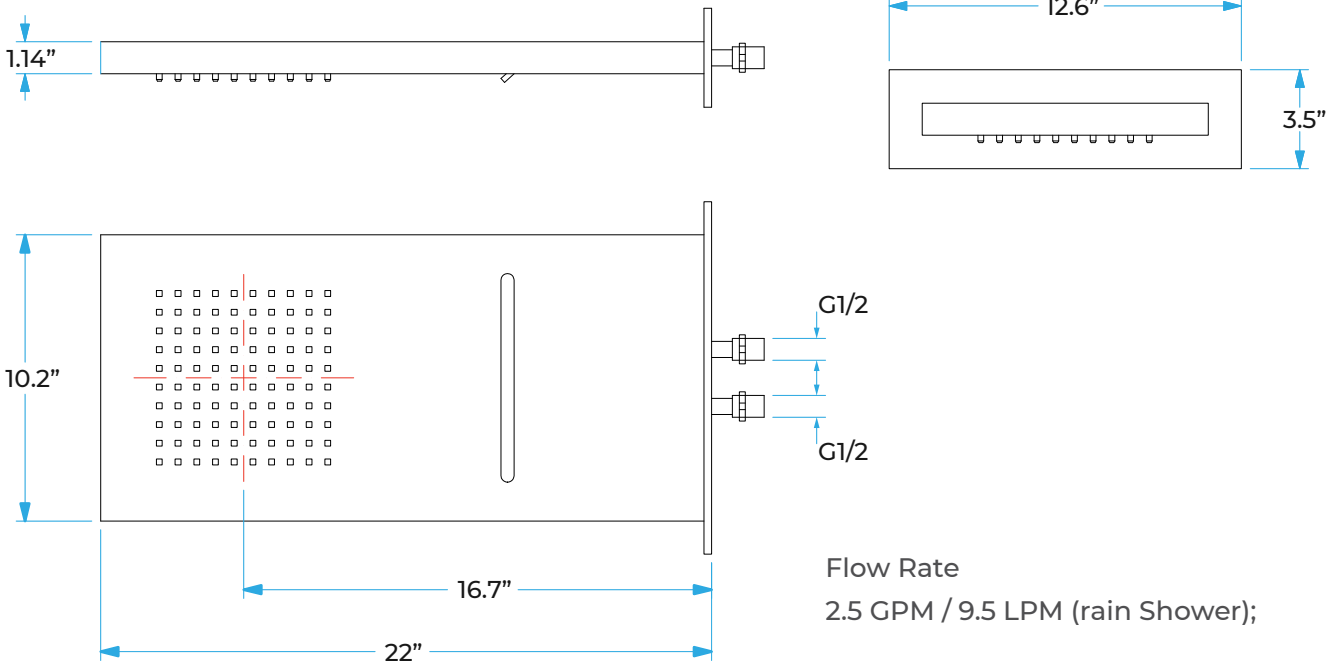

LAVA WALL MOUNT COLOR CHANGING LED GOLD FINISH SHOWER SET SPECIFICATIONS

Water pressure requirements: more than 29psi.

Shower Head

Flow Rate
2.5 GPM / 9.5 LPM (rain Shower);

(If you have opted for LED option)

The LED light will change its color by detecting water temperature:

- 0-30°C (32-86°F): Blue LED ■
- 30-40°C (86-104°F): Green LED ■
- 40-50°C (104-122°F): Red LED ■
- 50-100°C (122-212°F): Flashing Red LED ■ ■ ■

Note: The LED lights are powered by water flow, and will be activated once the water is turned on.

Spout

Hand Shower

Flow Rate: 2.0 GPM / 7.6 LPM

Shower Mixer Connections

All dimensions and specifications are nominal and may vary. Use actual products for accuracy in critical situations.