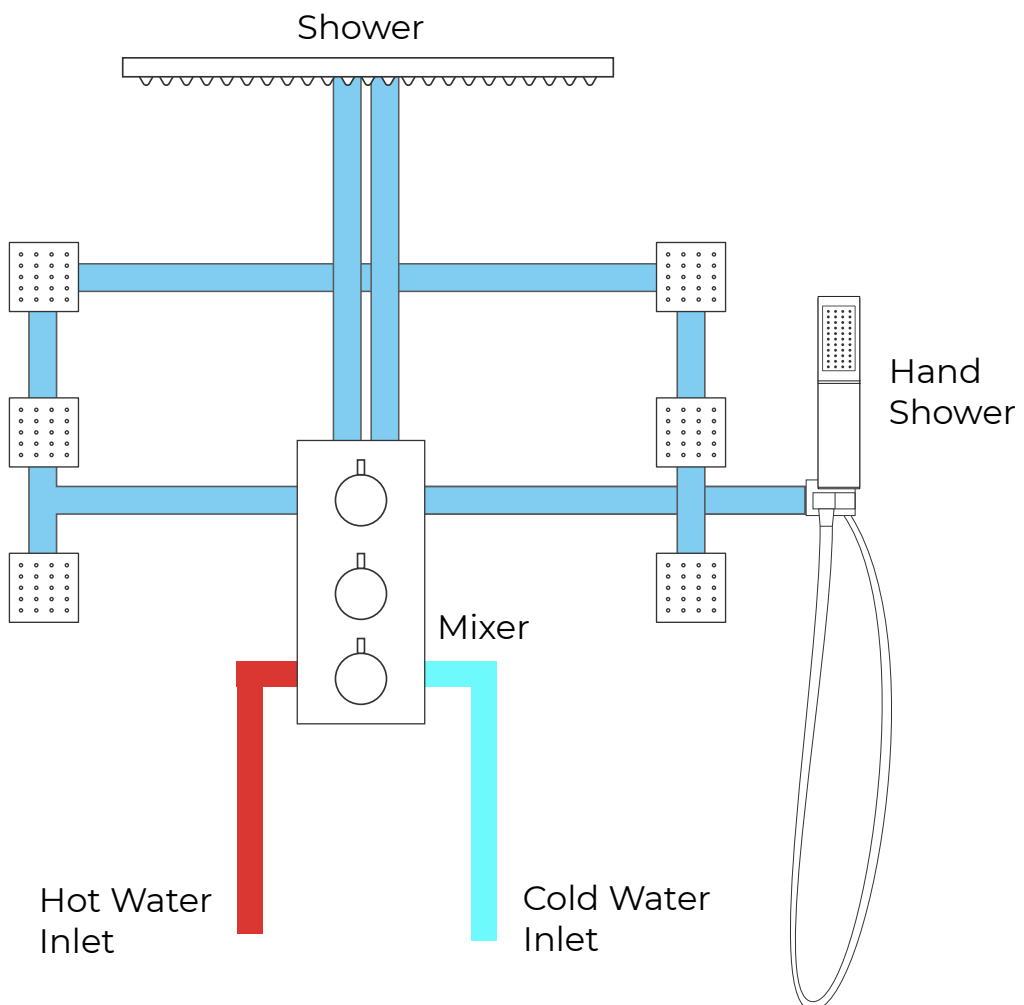

LAVA WALL MOUNT COLOR CHANGING LED GOLD FINISH SHOWER SET SPECIFICATIONS

Water pressure requirements: more than 29psi.

Shower Head

Flow Rate
2.5 GPM / 9.5 LPM (rain Shower);

(If you have opted for LED option)

The LED light will change its color by detecting water temperature:

- 0-30°C (32-86°F): Blue LED ■
- 30-40°C (86-104°F): Green LED ■
- 40-50°C (104-122°F): Red LED ■
- 50-100°C (122-212°F): Flashing Red LED ■ ■ ■

Note: The LED lights are powered by water flow, and will be activated once the water is turned on.

Spout

Hand Shower

Flow Rate: 2.0 GPM / 7.6 LPM

Shower Mixer Connections

All dimensions and specifications are nominal and may vary. Use actual products for accuracy in critical situations.