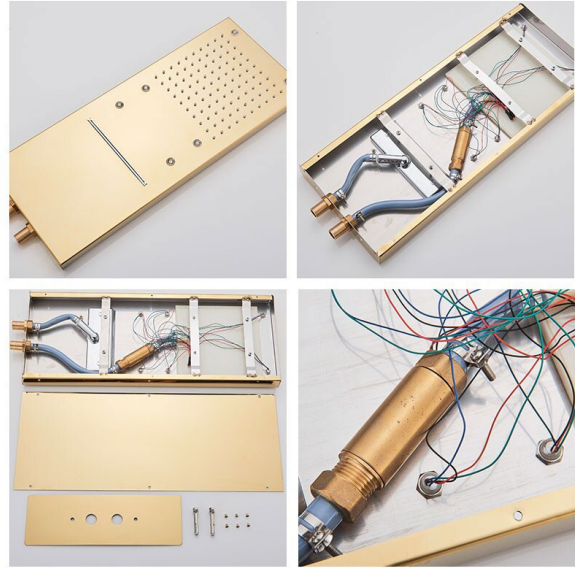

LAVA WALL MOUNT COLOR CHANGING LED GOLD FINISH SHOWER SET SPECIFICATIONS

Water pressure requirements: more than 29psi.

Shower Head

Flow Rate
2.5 GPM / 9.5 LPM (rain Shower);

(If you have opted for LED option)

The LED light will change its color by detecting water temperature:

- 0-30°C (32-86°F): Blue LED ■
- 30-40°C (86-104°F): Green LED ■
- 40-50°C (104-122°F): Red LED ■
- 50-100°C (122-212°F): Flashing Red LED ■ ■ ■

Note: The LED lights are powered by water flow, and will be activated once the water is turned on.

Spout

Hand Shower

Flow Rate: 2.0 GPM / 7.6 LPM

Shower Mixer Connections

All dimensions and specifications are nominal and may vary. Use actual products for accuracy in critical situations.