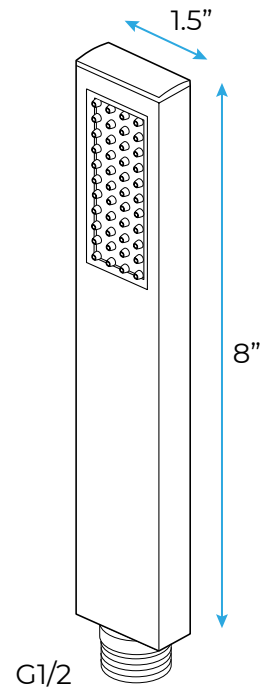

LAVA WALL MOUNT COLOR CHANGING LED GOLD FINISH SHOWER SET SPECIFICATIONS

Water pressure requirements: more than 29psi.

Shower Head

Flow Rate
2.5 GPM / 9.5 LPM (rain Shower);

(If you have opted for LED option)

The LED light will change its color by detecting water temperature:

- 0-30°C (32-86°F): Blue LED ■
- 30-40°C (86-104°F): Green LED ■
- 40-50°C (104-122°F): Red LED ■
- 50-100°C (122-212°F): Flashing Red LED ■ ■ ■

Note: The LED lights are powered by water flow, and will be activated once the water is turned on.

Spout

Hand Shower

Flow Rate: 2.0 GPM / 7.6 LPM

Shower Mixer Connections

All dimensions and specifications are nominal and may vary. Use actual products for accuracy in critical situations.