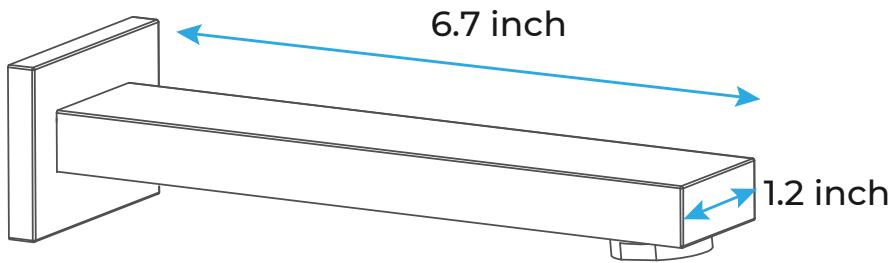

LAVA WALL MOUNT COLOR CHANGING LED GOLD FINISH SHOWER SET SPECIFICATIONS

Water pressure requirements: more than 29psi.

Shower Head

Flow Rate
2.5 GPM / 9.5 LPM (rain Shower);

(If you have opted for LED option)

The LED light will change its color by detecting water temperature:

- 0-30°C (32-86°F): Blue LED ■
- 30-40°C (86-104°F): Green LED ■
- 40-50°C (104-122°F): Red LED ■
- 50-100°C (122-212°F): Flashing Red LED ■ ■ ■

Note: The LED lights are powered by water flow, and will be activated once the water is turned on.

Spout

Hand Shower

Flow Rate: 2.0 GPM / 7.6 LPM

Shower Mixer Connections

All dimensions and specifications are nominal and may vary. Use actual products for accuracy in critical situations.