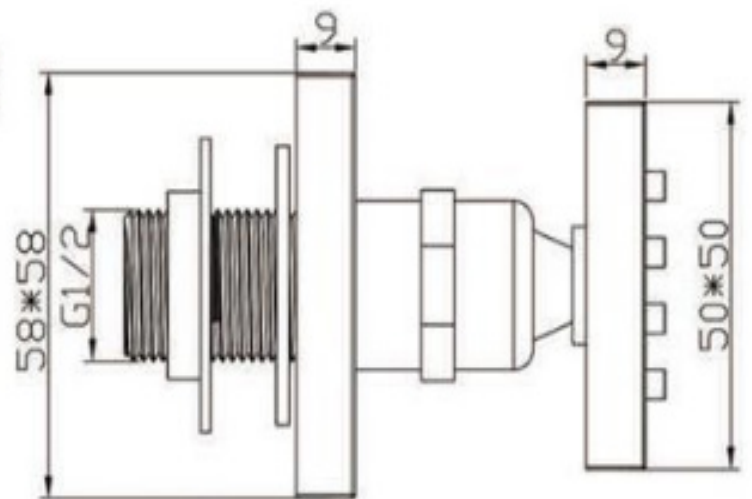

#### If the fitting begins to drip

1. Turn off the water supply.
2. Unscrew face plate and remove nozzle.

**BODY JET EXPLODED VIEW:**

7-11/16"  
(196mm)

7-11/16"  
(196mm)

This general Diagram and installation are not intended for any specific model, but is presented as a general guideline for installations!