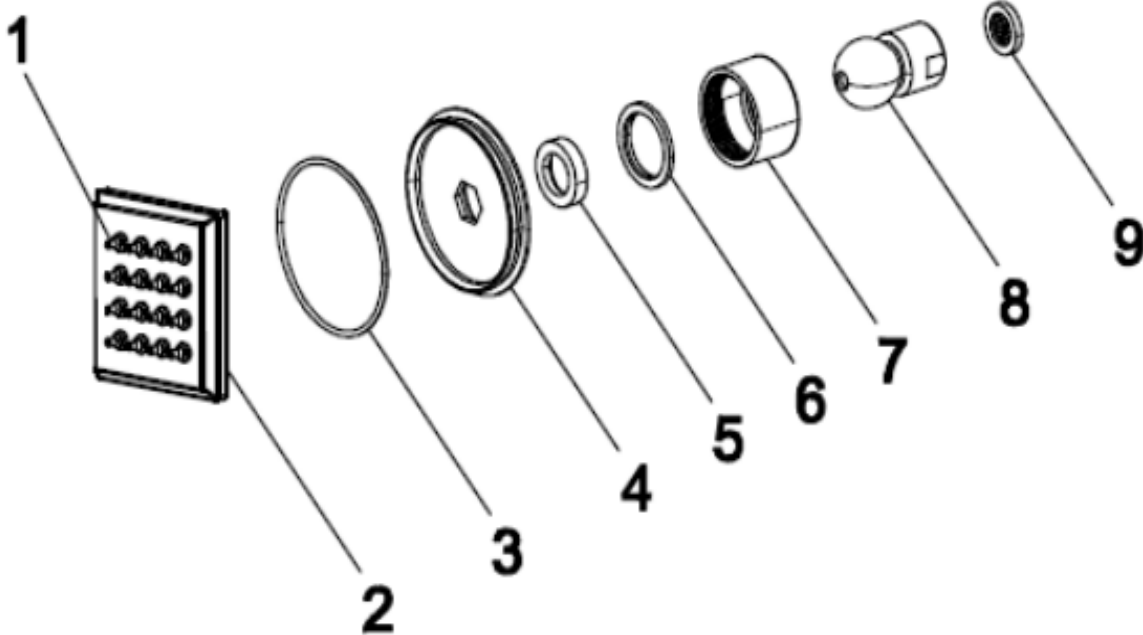

## BODY JET INSTALLATION

### INSTALLATION DIAGRAM

Multiple body jets will require installation in parallel using a pressure-balancing loop, as shown below:

#### If the fitting begins to drip

1. Turn off the water supply.
2. Unscrew face plate and remove nozzle.

**BODY JET EXPLODED VIEW:**

7-11/16"  
(196mm)

7-11/16"  
(196mm)

This general Diagram and installation are not intended for any specific model, but is presented as a general guideline for installations!