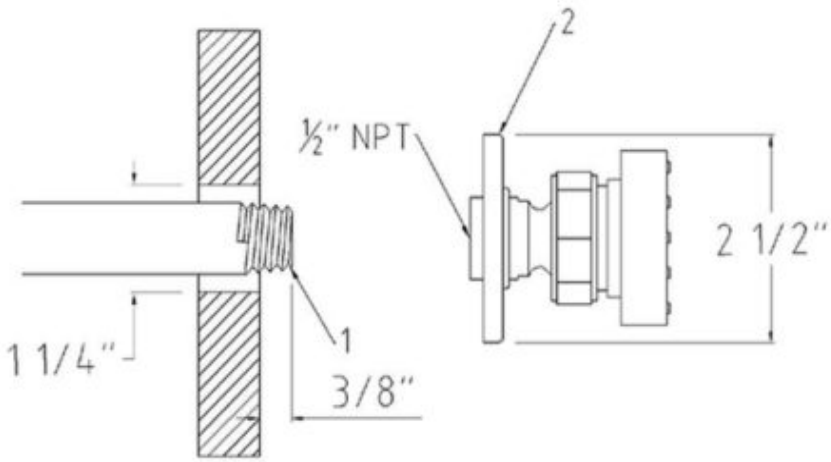

#### If the fitting begins to drip

1. Turn off the water supply.
2. Unscrew face plate and remove nozzle.

**BODY JET EXPLODED VIEW:**

7-11/16"  
(196mm)

7-11/16"  
(196mm)

This general Diagram and installation are not intended for any specific model, but is presented as a general guideline for installations!