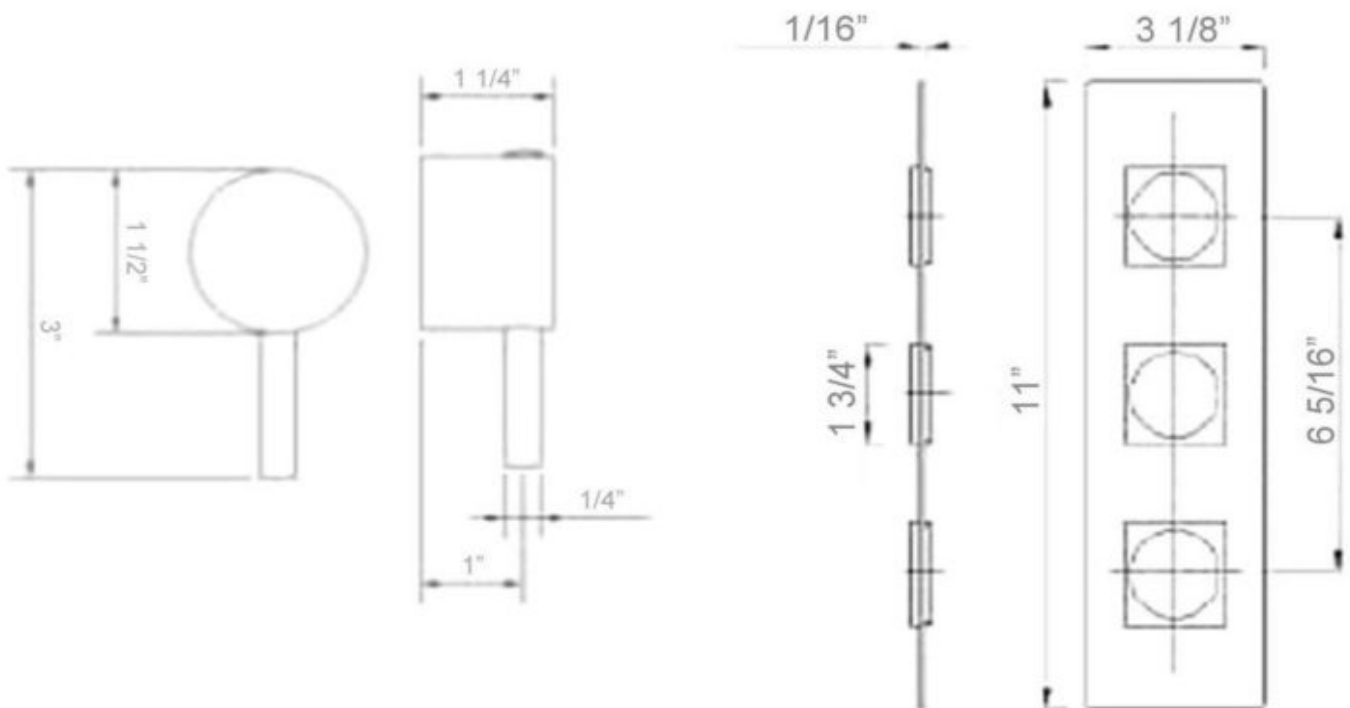

#### If the fitting begins to drip

1. Turn off the water supply.
2. Unscrew face plate and remove nozzle.

**BODY JET EXPLODED VIEW:**

7-11/16"  
(196mm)

7-11/16"  
(196mm)

This general Diagram and installation are not intended for any specific model, but is presented as a general guideline for installations!