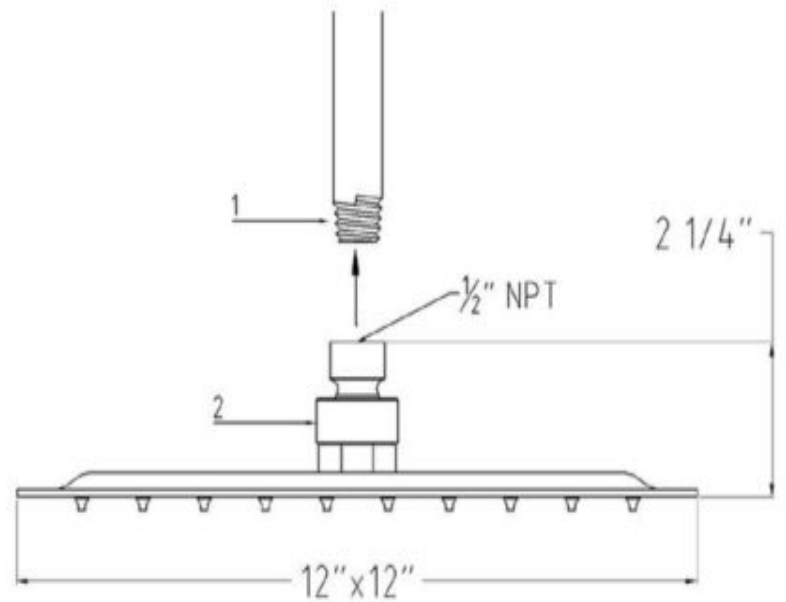

### INSTALLATION DIAGRAM

Multiple body jets will require installation in parallel using a pressure-balancing loop, as shown below:

#### If the fitting begins to drip

1. Turn off the water supply.
2. Unscrew face plate and remove nozzle.

**BODY JET EXPLODED VIEW:**

7-11/16"  
(196mm)

7-11/16"  
(196mm)

This general Diagram and installation are not intended for any specific model, but is presented as a general guideline for installations!