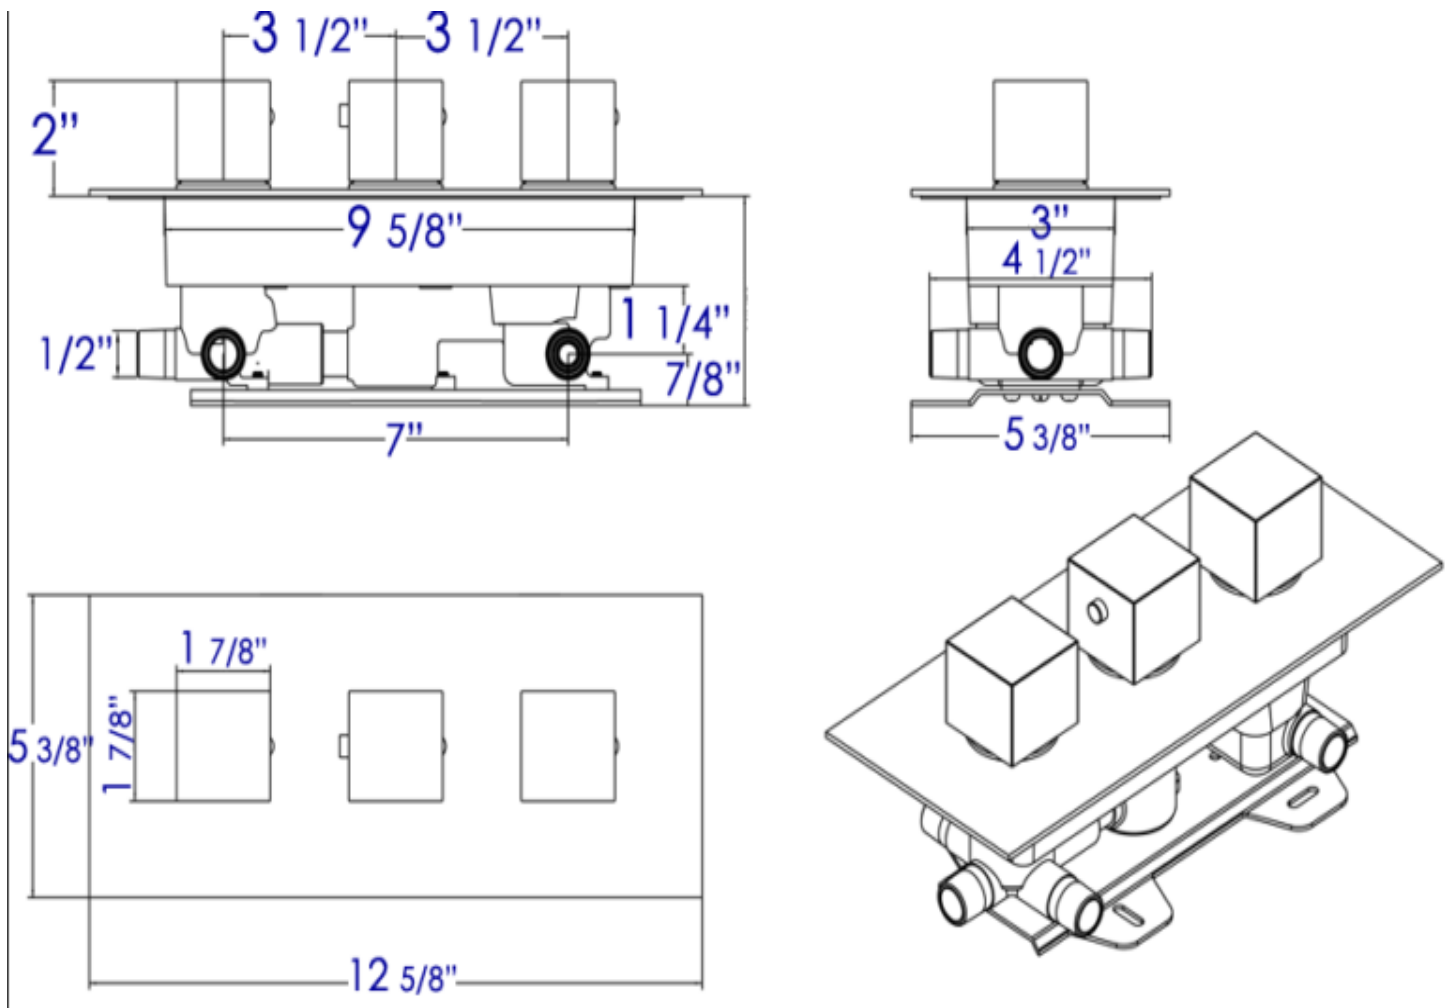

Shower System Installation Instructions

Before installing, read entire Widespread Faucet Installation Instructions. Observe all local building and safety codes.

For the following installation instructions for your new Widespread Faucet it is assumed that any old fixtures have been removed and any repairs or modifications to the water supply have been completed.

Unpack and inspect the product for any shipping damages. If you find damages. If you find damages, do not install. Contact Customer Service at 800-297-0232(Juno). If you need assistance or have questions while installing your Widespread Faucet, contact Customer Service.

We recommend consulting a professional if you are unfamiliar with installing bathroom fixtures.

TOOLS AND MATERIALS:

Adjustable Wrench

Silicone Sealant

Damp Cloth