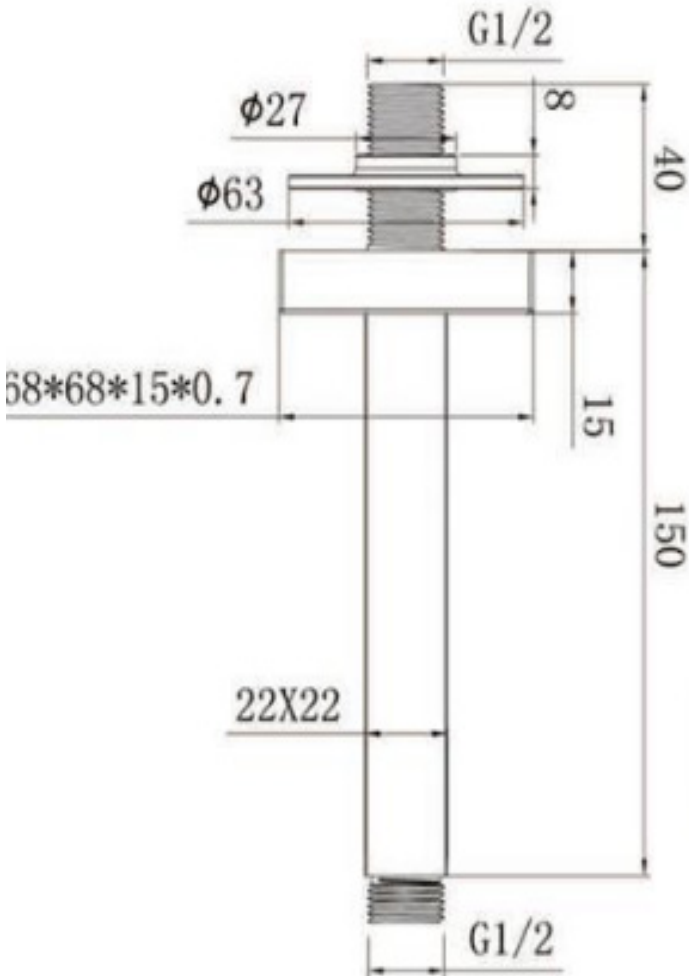

### INSTALLATION DIAGRAM

Multiple body jets will require installation in parallel using a pressure-balancing loop, as shown below:

#### If the fitting begins to drip

1. Turn off the water supply.
2. Unscrew face plate and remove nozzle.

**BODY JET EXPLODED VIEW:**

7-11/16"  
(196mm)

7-11/16"  
(196mm)

This general Diagram and installation are not intended for any specific model, but is presented as a general guideline for installations!