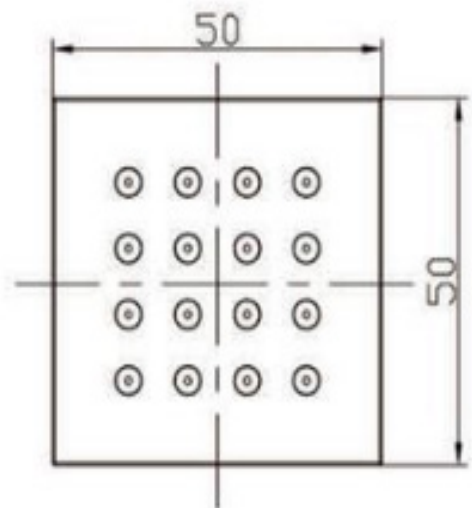

#### If the fitting begins to drip

1. Turn off the water supply.
2. Unscrew face plate and remove nozzle.

**BODY JET EXPLODED VIEW:**

7-11/16"  
(196mm)

7-11/16"  
(196mm)

This general Diagram and installation are not intended for any specific model, but is presented as a general guideline for installations!