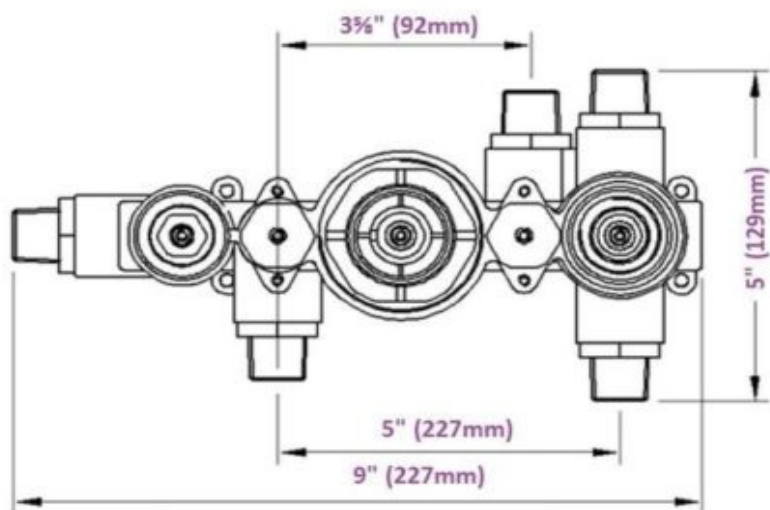

#### If the fitting begins to drip

1. Turn off the water supply.
2. Unscrew face plate and remove nozzle.

**BODY JET EXPLODED VIEW:**

7-11/16"  
(196mm)

7-11/16"  
(196mm)

This general Diagram and installation are not intended for any specific model, but is presented as a general guideline for installations!