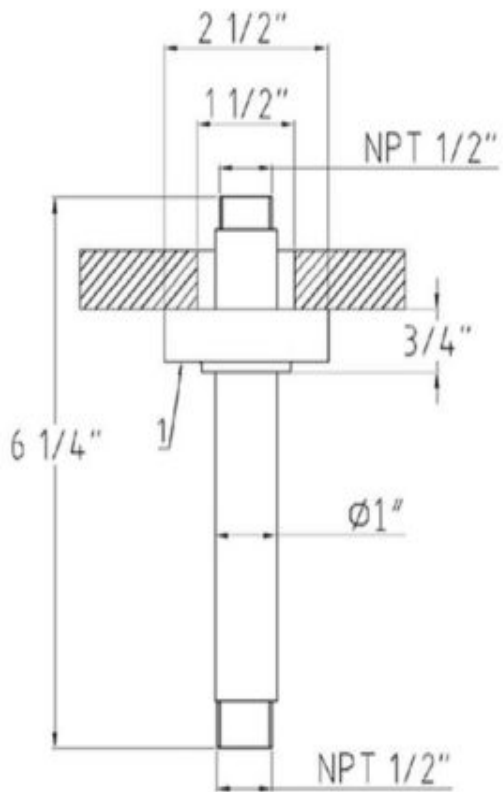

#### If the fitting begins to drip

1. Turn off the water supply.
2. Unscrew face plate and remove nozzle.

**BODY JET EXPLODED VIEW:**

7-11/16"  
(196mm)

7-11/16"  
(196mm)

This general Diagram and installation are not intended for any specific model, but is presented as a general guideline for installations!