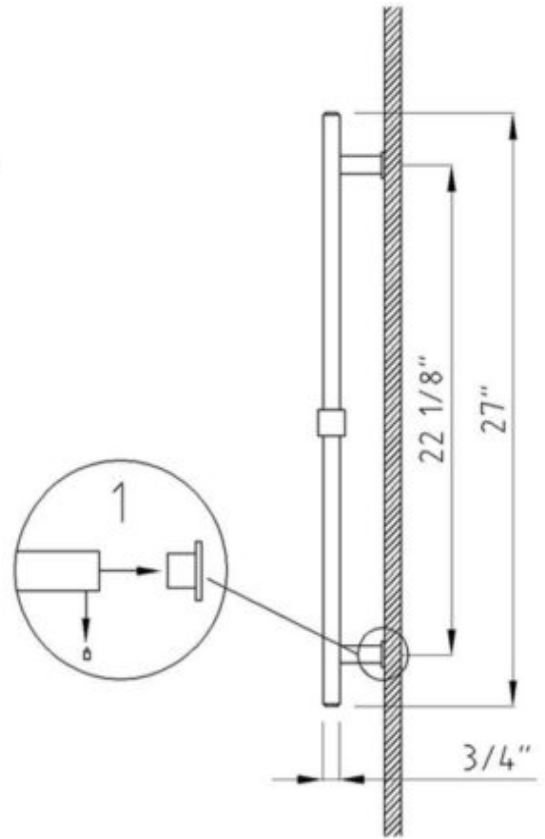

#### If the fitting begins to drip

1. Turn off the water supply.
2. Unscrew face plate and remove nozzle.

**BODY JET EXPLODED VIEW:**

7-11/16"  
(196mm)

7-11/16"  
(196mm)

This general Diagram and installation are not intended for any specific model, but is presented as a general guideline for installations!