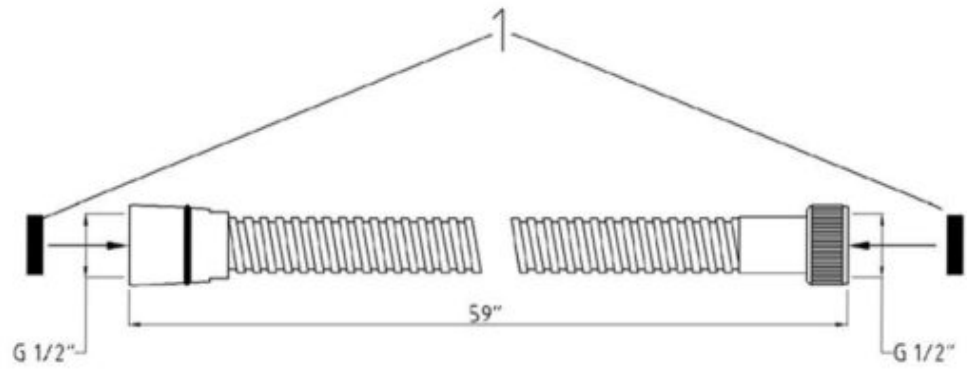

### INSTALLATION DIAGRAM

Multiple body jets will require installation in parallel using a pressure-balancing loop, as shown below:

#### If the fitting begins to drip

1. Turn off the water supply.
2. Unscrew face plate and remove nozzle.

**BODY JET EXPLODED VIEW:**

7-11/16"  
(196mm)

7-11/16"  
(196mm)

This general Diagram and installation are not intended for any specific model, but is presented as a general guideline for installations!