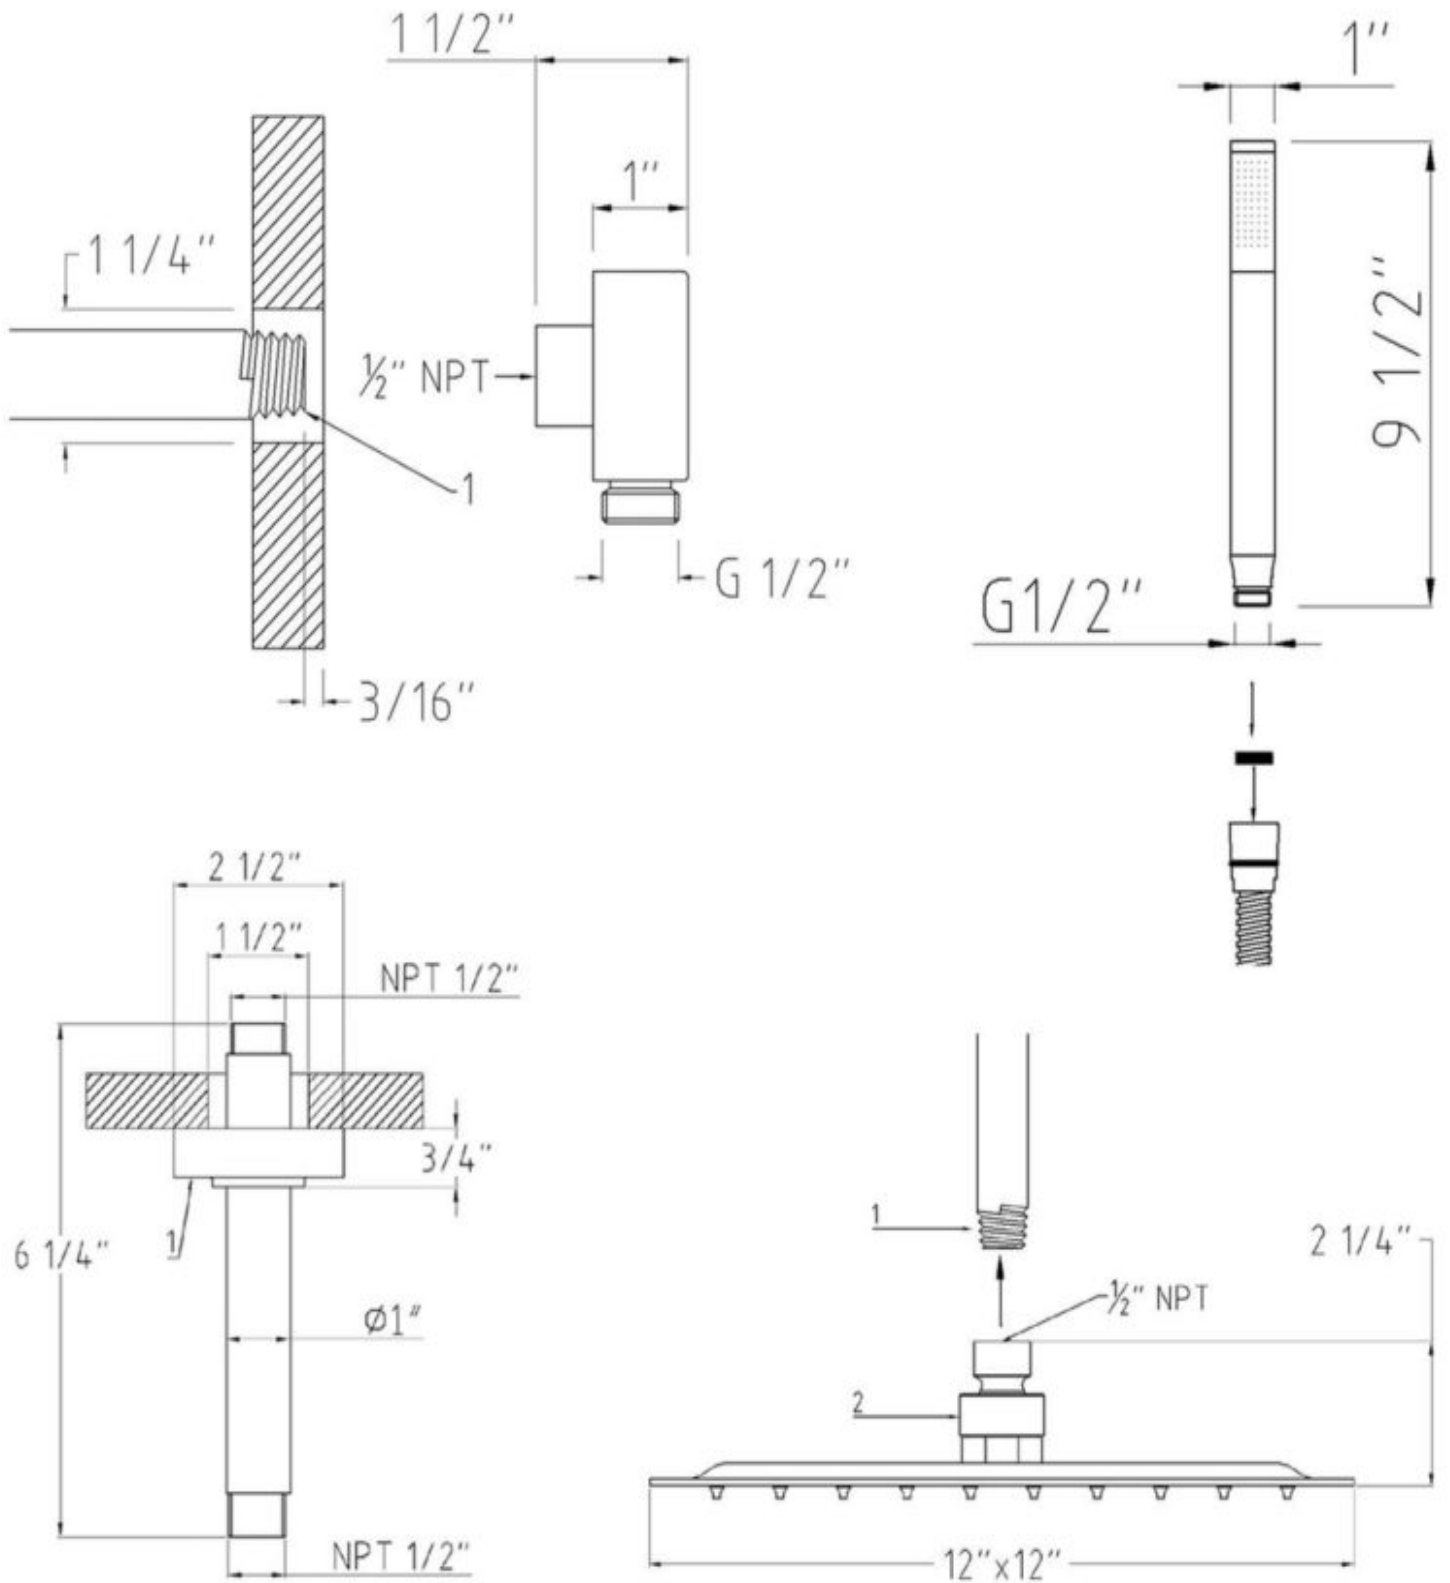

### INSTALLATION DIAGRAM

Multiple body jets will require installation in parallel using a pressure-balancing loop, as shown below:

#### If the fitting begins to drip

1. Turn off the water supply.
2. Unscrew face plate and remove nozzle.

**BODY JET EXPLODED VIEW:**

7-11/16"  
(196mm)

7-11/16"  
(196mm)

This general Diagram and installation are not intended for any specific model, but is presented as a general guideline for installations!