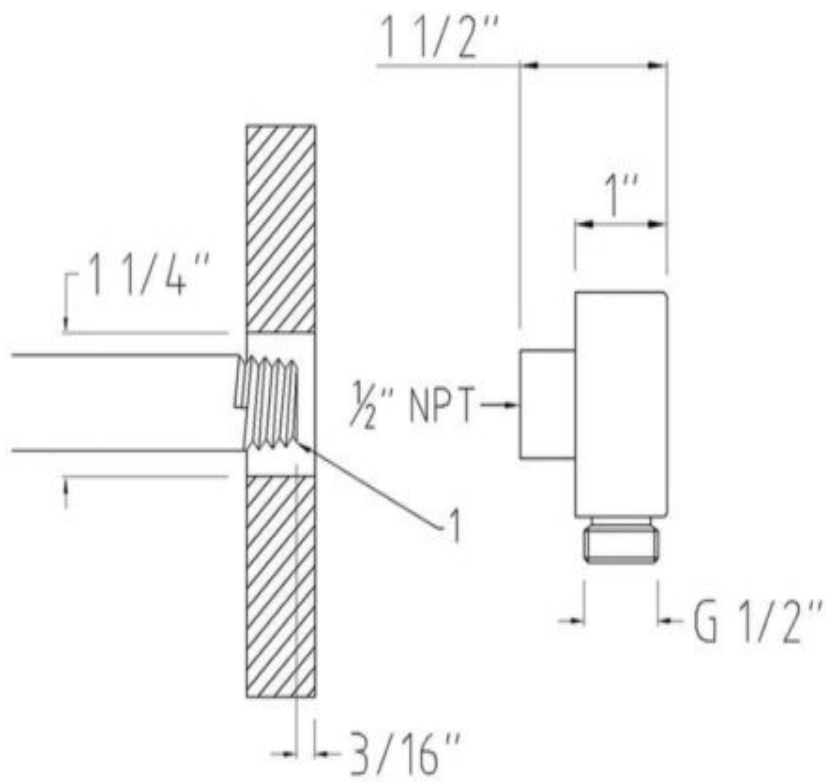

### INSTALLATION DIAGRAM

Multiple body jets will require installation in parallel using a pressure-balancing loop, as shown below:

#### If the fitting begins to drip

1. Turn off the water supply.
2. Unscrew face plate and remove nozzle.

**BODY JET EXPLODED VIEW:**

7-11/16"  
(196mm)

7-11/16"  
(196mm)

This general Diagram and installation are not intended for any specific model, but is presented as a general guideline for installations!