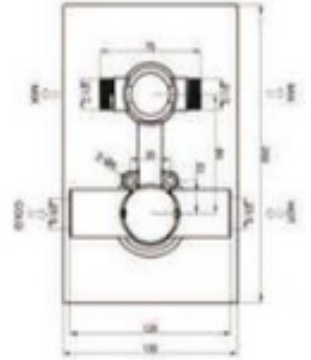

### INSTALLATION DIAGRAM

Multiple body jets will require installation in parallel using a pressure-balancing loop, as shown below:

#### If the fitting begins to drip

1. Turn off the water supply.
2. Unscrew face plate and remove nozzle.

**BODY JET EXPLODED VIEW:**

7-11/16"  
(196mm)

7-11/16"  
(196mm)

This general Diagram and installation are not intended for any specific model, but is presented as a general guideline for installations!