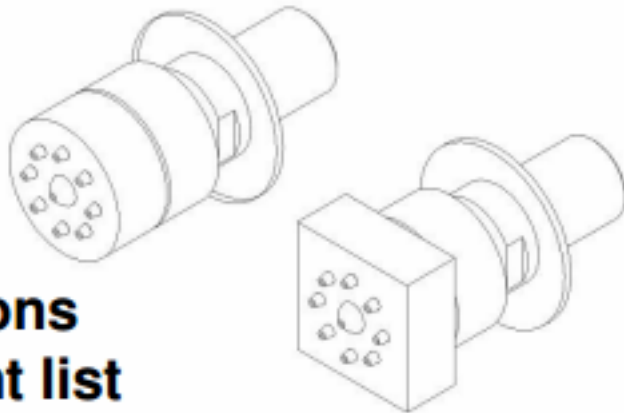

Body Jet

Fitting Instructions & Content list