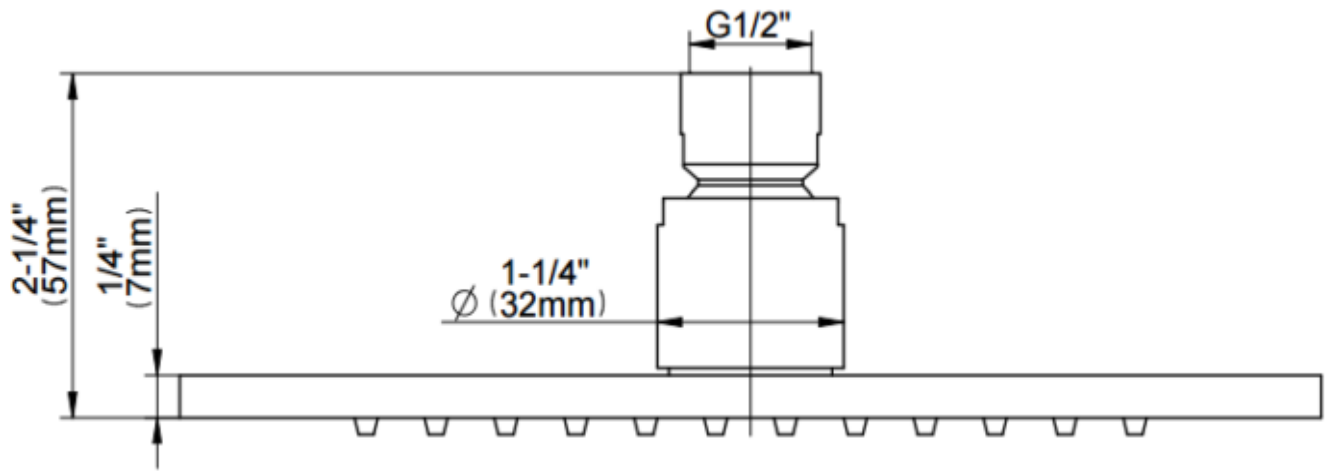

#### If the fitting begins to drip

1. Turn off the water supply.
2. Unscrew face plate and remove nozzle.

**BODY JET EXPLODED VIEW:**

7-11/16"  
(196mm)

7-11/16"  
(196mm)

This general Diagram and installation are not intended for any specific model, but is presented as a general guideline for installations!