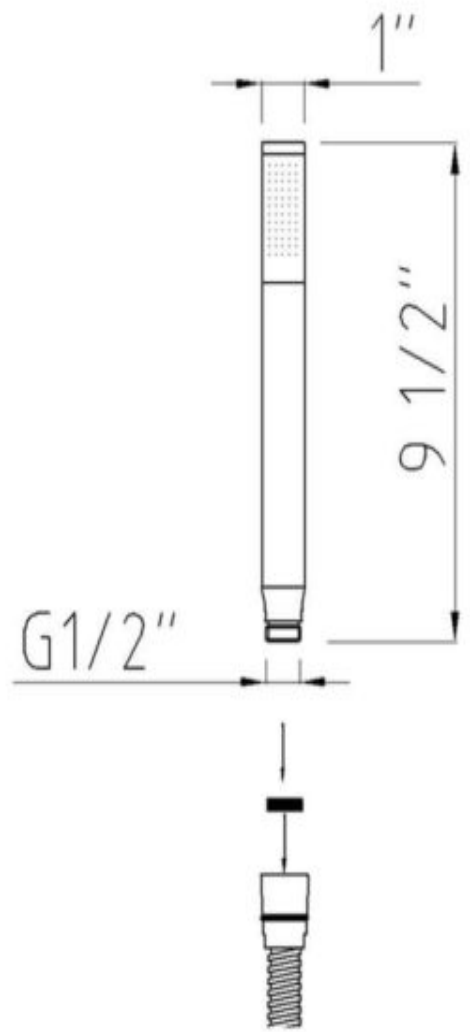

#### If the fitting begins to drip

1. Turn off the water supply.
2. Unscrew face plate and remove nozzle.

**BODY JET EXPLODED VIEW:**

7-11/16"  
(196mm)

7-11/16"  
(196mm)

This general Diagram and installation are not intended for any specific model, but is presented as a general guideline for installations!