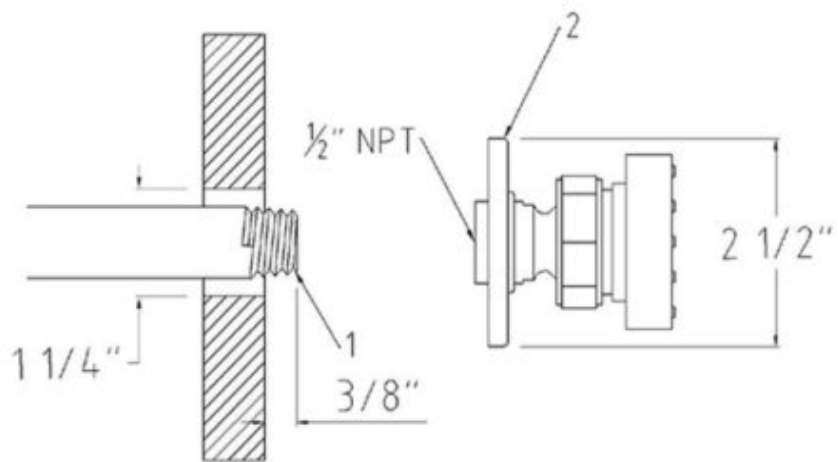

#### If the fitting begins to drip

1. Turn off the water supply.
2. Unscrew face plate and remove nozzle.

**BODY JET EXPLODED VIEW:**

This general Diagram and installation are not intended for any specific model, but is presented as a general guideline for installations!