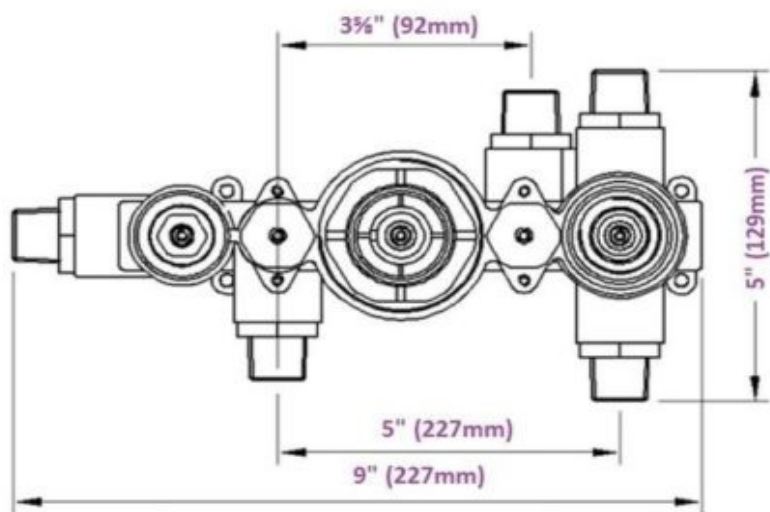

#### If the fitting begins to drip

1. Turn off the water supply.
2. Unscrew face plate and remove nozzle.

**BODY JET EXPLODED VIEW:**

This general Diagram and installation are not intended for any specific model, but is presented as a general guideline for installations!