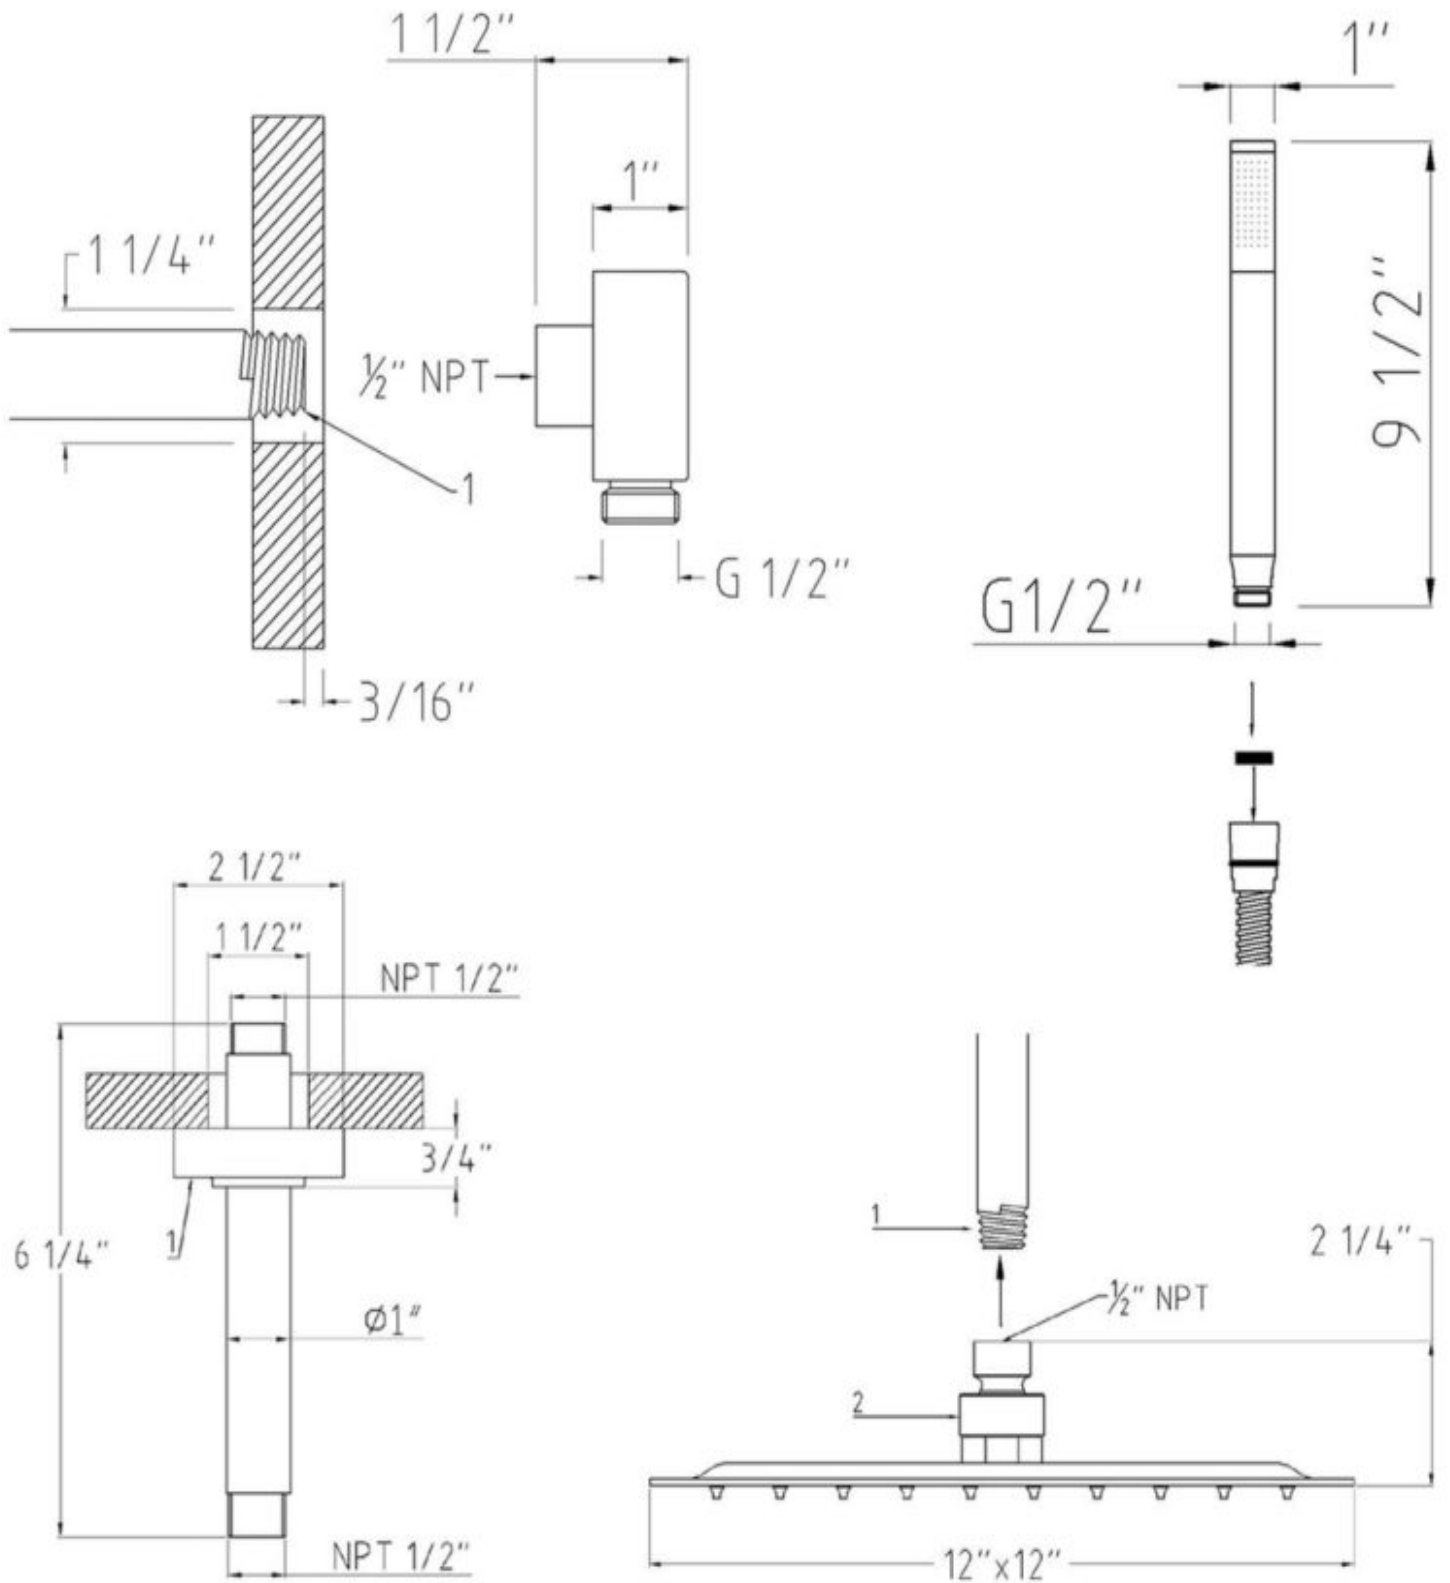

### INSTALLATION DIAGRAM

Multiple body jets will require installation in parallel using a pressure-balancing loop, as shown below:

#### If the fitting begins to drip

1. Turn off the water supply.
2. Unscrew face plate and remove nozzle.

**BODY JET EXPLODED VIEW:**

This general Diagram and installation are not intended for any specific model, but is presented as a general guideline for installations!