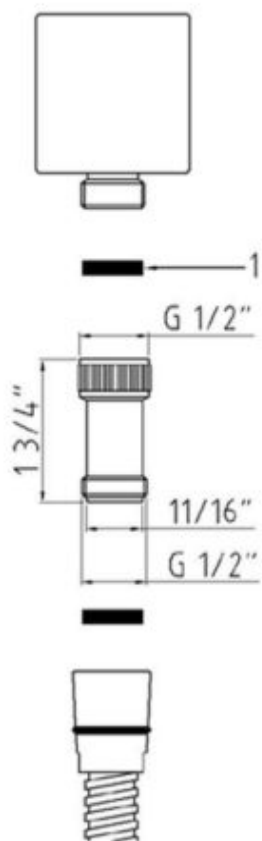

#### If the fitting begins to drip

1. Turn off the water supply.
2. Unscrew face plate and remove nozzle.

**BODY JET EXPLODED VIEW:**

This general Diagram and installation are not intended for any specific model, but is presented as a general guideline for installations!