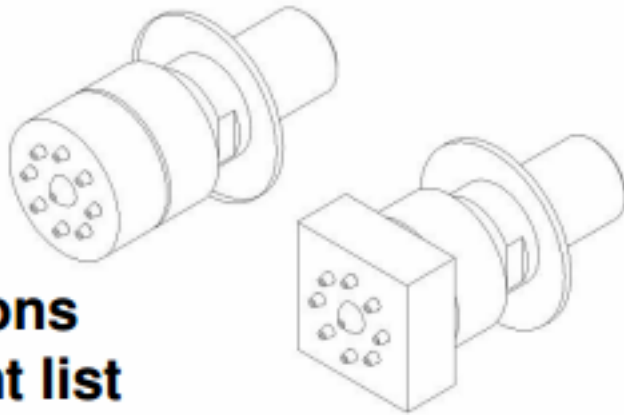

Body Jet

Fitting Instructions & Content list