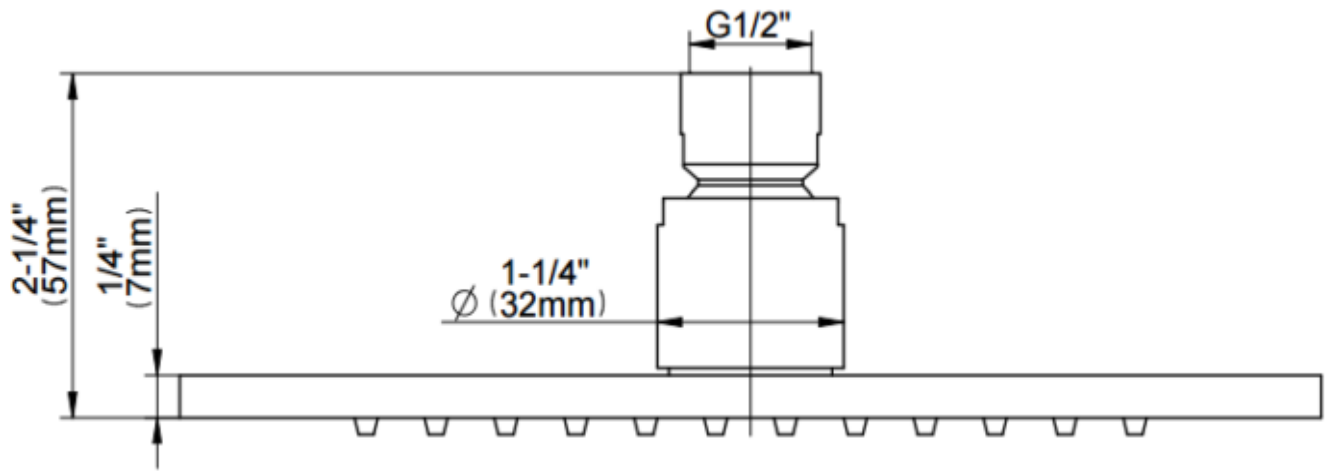

#### If the fitting begins to drip

1. Turn off the water supply.
2. Unscrew face plate and remove nozzle.

**BODY JET EXPLODED VIEW:**

This general Diagram and installation are not intended for any specific model, but is presented as a general guideline for installations!