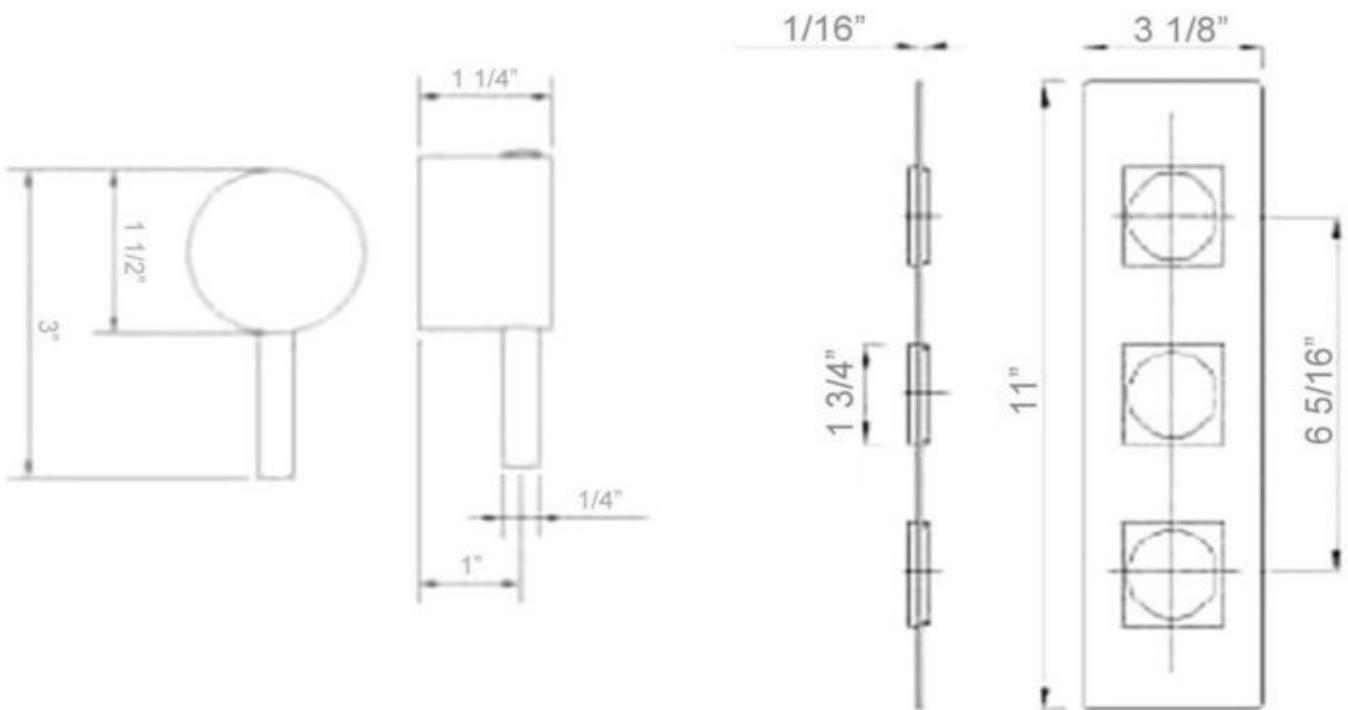

#### If the fitting begins to drip

1. Turn off the water supply.
2. Unscrew face plate and remove nozzle.

**BODY JET EXPLODED VIEW:**

This general Diagram and installation are not intended for any specific model, but is presented as a general guideline for installations!