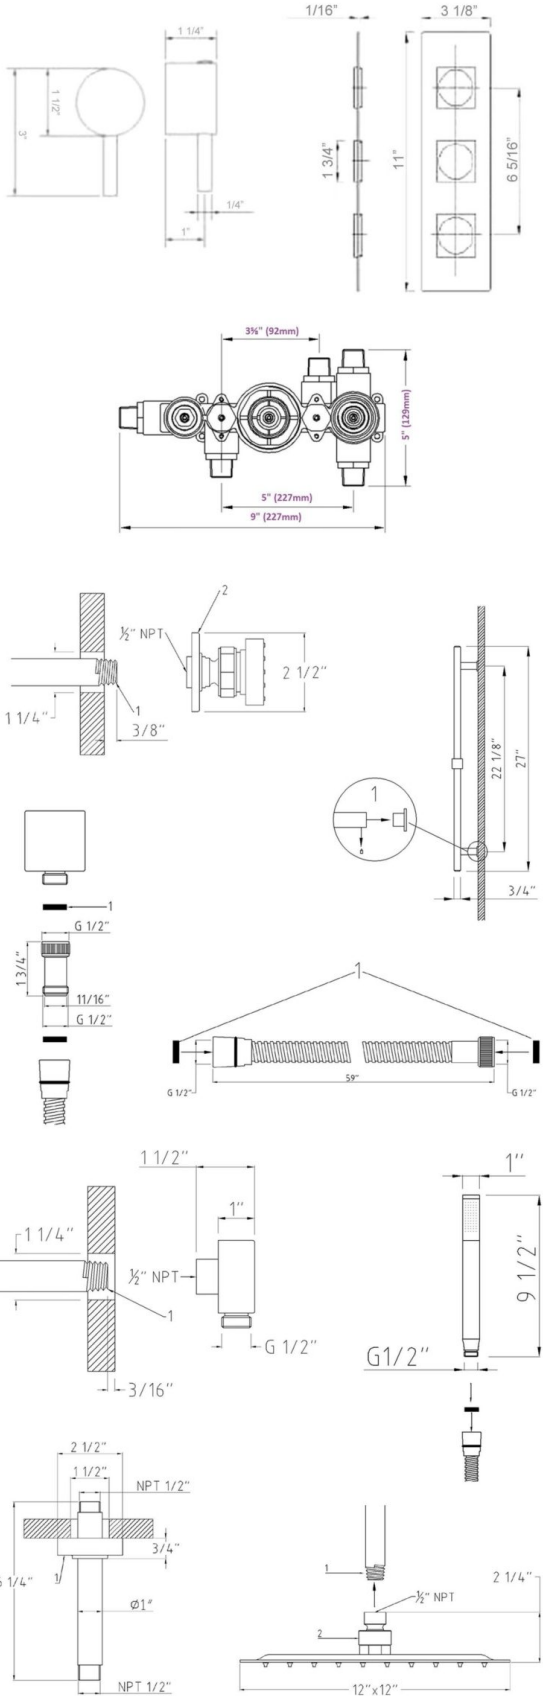

INSTALLATION INSTRUCTIONS

Before installing, read entire Widespread Faucet Installation Instructions. Observe all local building and safety codes.

For the following installation instructions for your new Widespread Faucet it is assumed that any old fixtures have been removed and any repairs or modifications to the water supply have been completed.

Unpack and inspect the product for any shipping damages. If you find damages. If you find damages, do not install. Contact Customer Service at 800-297-0232(Juno). If you need assistance or have questions while installing your Widespread Faucet, contact Customer Service.

We recommend consulting a professional if you are unfamiliar with installing bathroom fixtures.

TOOLS AND MATERIALS:

Adjustable Wrench
Silicone Sealant
Damp Cloth

This General diagram and installation instructions are not intended for any specific model, but is presented as a general guideline for Installations!