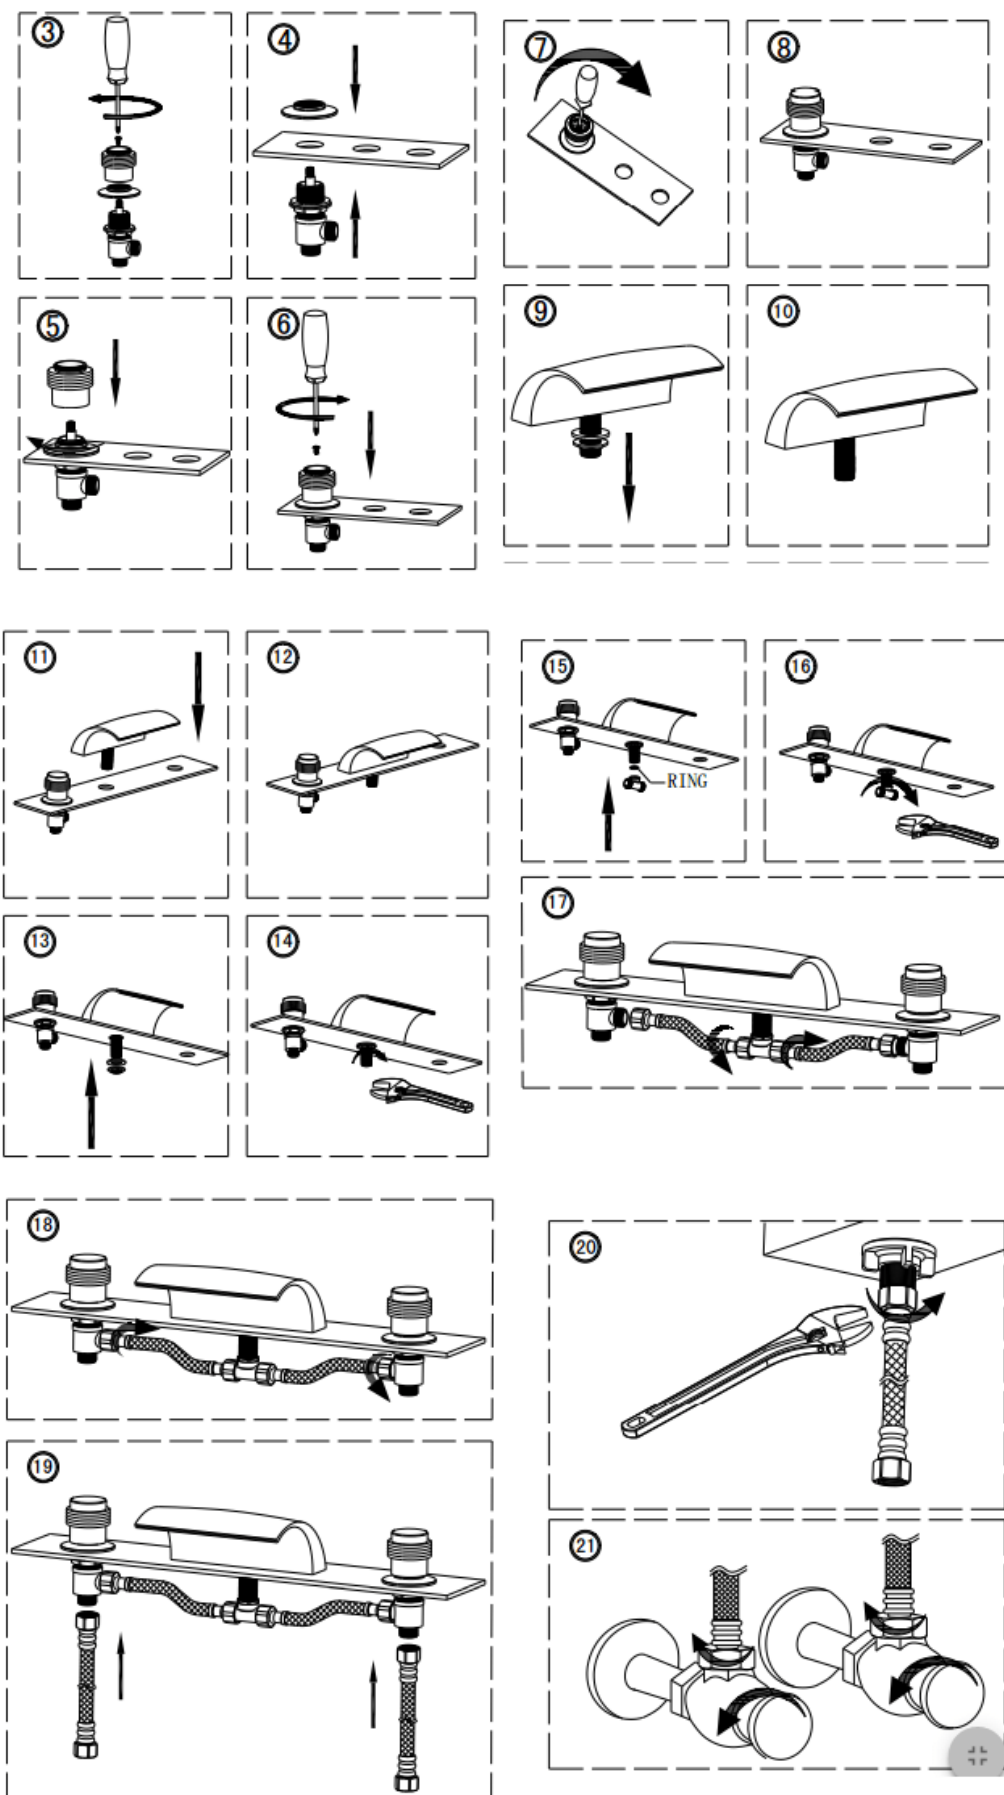

Dual handle deck mount waterfall bathtub faucet

This General diagram and installation instructions are not intended for any specific model, but is presented as a general guideline for Installations!